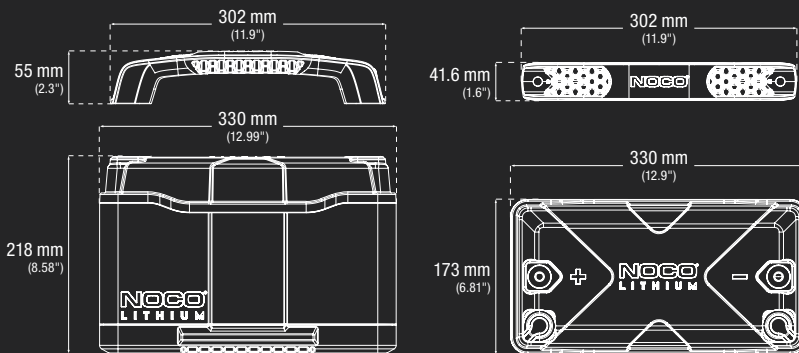

3/8"-24 and 5/16"-24 Threaded Terminal

3/8"-24 x 9/16" Terminal Bolt

Positive and Negative SAE Terminal

RECHARGE TIME

GENIUS10	12 hours
GENIUSPRO25	4.8 hours
GENIUSPRO50	2.4 hours

TECHNICAL SPECIFICATIONS

BCI SIZE:	Group 31
CHEMISTRY:	Lithium Iron Phosphate (LiFePO4)
NOMINAL VOLTAGE:	12.8V
AMP-HOURS:	120Ah
WATT-HOURS:	1536Wh
STARTING CURRENT:	1600A
CHARGING VOLTAGE:	14.6V
CHARGING CURRENT:	120A
OPERATING TEMPERATURE:	-4° to 122°F (-20°C to 50°C)
CHARGING TEMPERATURE:	14° to 122°F (-10°C to 50°C)
STORAGE TEMPERATURE:	-4° to 122°F (-20°C to 50°C)
WEIGHT:	33 lbs (14.97kg)

VOLUMETRICS:	Master Carton:	Units Per Pallet:
	Dimensions:	45 units
	Weight: 39.69 lbs	
	Quantity: 1	
	UPC: 0-46221-22004-9	
	UCC: 0004622122049	

WHAT'S IN THE BOX

*Accessories not to scale with NLX31

(4) Terminal Covers