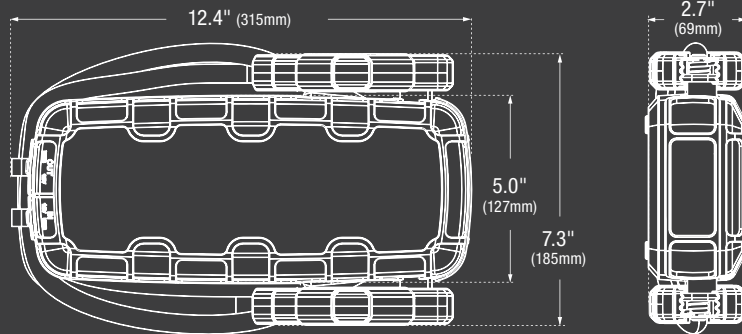

WHAT'S IN THE BOX

*Accessories not to scale with GB150