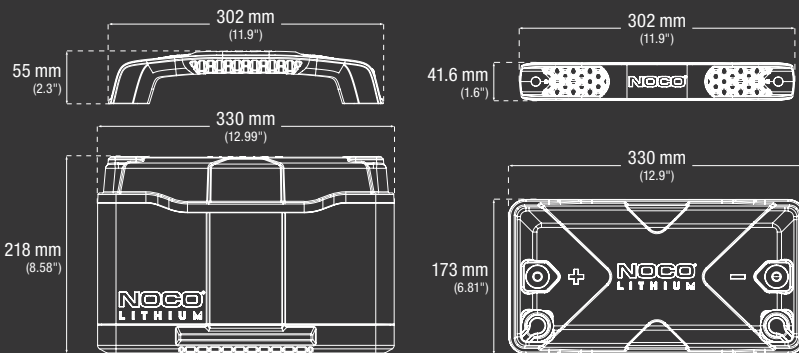

WHAT'S IN THE BOX

*Accessories not to scale with NLX31

NOCO

30339 Diamond Parkway, #102
Glenwillow, OH 44139 | USA
1.800.456.6626

no.co