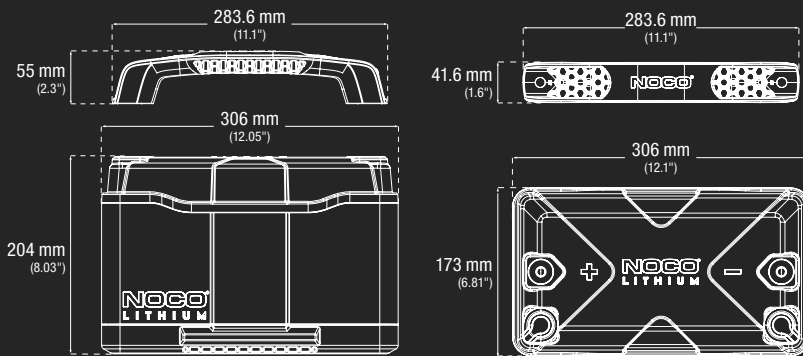

MORE WAYS TO CONNECT. FLEXIBLE TERMINAL OPTIONS.

NLX Terminals offer versatile customization options to fit your dual purpose needs across various applications.

3/8"-24 x 9/16" Terminal Bolt

3/8"-24 and 5/16"-24 Threaded Terminal

TECHNICAL SPECIFICATIONS

BCI SIZE:	Group 27	
CHEMISTRY:	Lithium Iron Phosphate (LiFePO4)	
NOMINAL VOLTAGE:	12.8V	
AMP-HOURS:	100Ah	
WATT-HOURS:	1280Wh	
STARTING CURRENT:	1400A	
CHARGING VOLTAGE:	14.6V	
CHARGING CURRENT:	100A	
OPERATING TEMPERATURE:	-4° to 122°F (-20°C to 50°C)	
CHARGING TEMPERATURE:	14° to 122°F (-10°C to 50°C)	
STORAGE TEMPERATURE:	-4° to 122°F (-20°C to 50°C)	
WEIGHT:	28 lbs (12.7kg)	
VOLUMETRICS:	Master Carton:	Units Per Pallet:
	Dimensions: 12.95" x 7.64" x 11.50"	54 units
	Weight: 33.22 lbs	
	Quantity: 1 UPC: 0-46221-22003-2 UCC: 0004622122032	

WHAT'S IN THE BOX

*Accessories not to scale with NLX27

(4) Terminal Covers

(2) Terminal Caps

(2) 3/8"-24 Nuts

(2) 3/8"-24 Threaded Terminals

Positive and Negative SAE Terminals

(2) 5/16"-24 Nuts

(2) 3/8"-24 x 5/16"-24 Threaded Terminals

(2) 3/8"-24 x 9/16" Terminal Bolts

User Guide

7/32" Hex Key

NOCO

30339 Diamond Parkway, #102
Glenwillow, OH 44139 | USA
1.800.456.6626

no.co