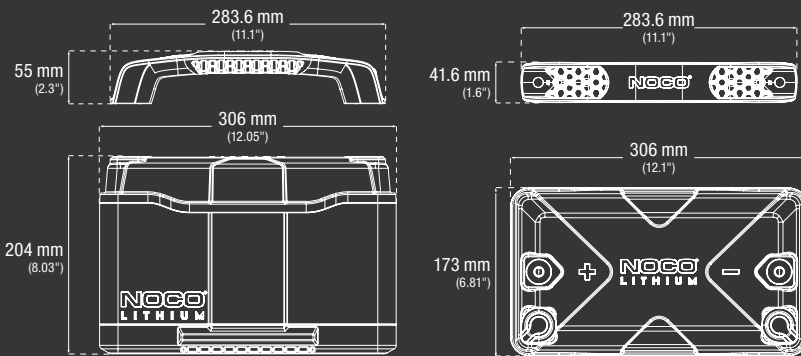

MORE WAYS TO CONNECT.

FLEXIBLE TERMINAL OPTIONS.

NLX Terminals offer versatile customization options to fit your dual purpose needs across various applications.

3/8"-24 x 9/16" Terminal Bolt

3/8"-24 and 5/16"-24 Threaded Terminal

TECHNICAL SPECIFICATIONS

BCI SIZE:	Group 27
CHEMISTRY:	Lithium Iron Phosphate (LiFePO4)
NOMINAL VOLTAGE:	12.8V
AMP-HOURS:	100Ah
WATT-HOURS:	1280Wh
STARTING CURRENT:	1400A
CHARGING VOLTAGE:	14.6V
CHARGING CURRENT:	100A
OPERATING TEMPERATURE:	-4° to 122°F (-20°C to 50°C)
CHARGING TEMPERATURE:	14° to 122°F (-10°C to 50°C)
STORAGE TEMPERATURE:	-4° to 122°F (-20°C to 50°C)
WEIGHT:	28 lbs (12.7kg)

VOLUMETRICS:	Master Carton:	Units Per Pallet:
	Dimensions:	54 units
	Weight: 33.22 lbs	
	Quantity: 1	
	UPC: 0-46221-22003-2	
	UCC: 0004622122032	

WHAT'S IN THE BOX

*Accessories not to scale with NLX27

(4) Terminal Covers