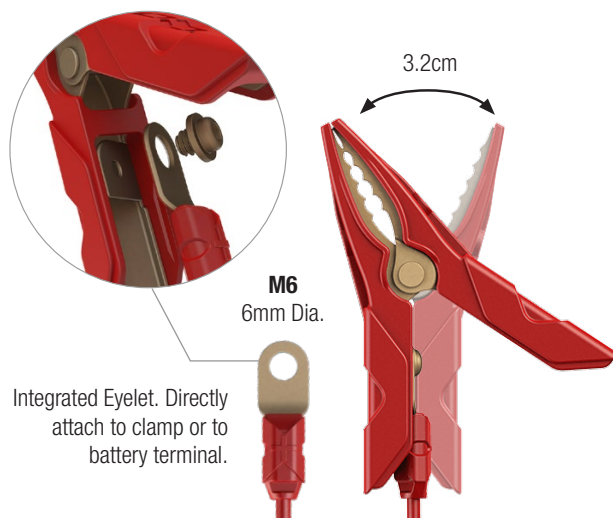

# WHAT'S IN THE BOX.

**NOCO** Patented Technology

Patented: visit [no.co/patents](http://no.co/patents)

56" (142.24cm)

85" (217cm)

Charger +  
Interchangeable  
Connector

Battery Clamps +  
Integrated Eyelets

21"  
(55cm)

Mounting Bracket + Strap

(2) #8x1" Self-tapping  
Screws

User Guide

## Maximum Versatility.

Genius clamps are built with needle-nose profiles for smaller terminal applications and detachable integrated eyelets for permanently mounting the accessory to the battery.

3.2cm

M6  
6mm Dia.

Integrated Eyelet. Directly  
attach to clamp or to  
battery terminal.