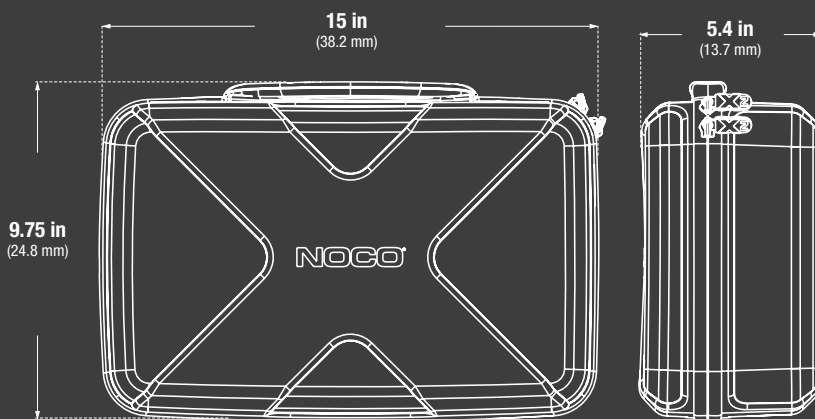

no.co

ALL-IN-ONE STORAGE. MADE FOR BOOST X.

Customized to fit the GBX155 UltraSafe Lithium Jump Starter, plus included accessories.

RUGGED DESIGN

Made from a rugged and durable EVA material with a soft melange velvet lining for a secure, scratch-free fit.

CONVENIENT STORAGE.

Secure enclosure with a durable, precision steel-rimmed zipper, a built-in reinforced handle, and custom over-molded pull tabs.

DIMENSIONS

TECHNICAL SPECIFICATIONS

COMPATIBILITY:	GBX155	
WEIGHT:	0.94 lbs (0.42kg)	
VOLUMETRICS:	Inner Carton: Dimensions: 14.6" x 9.8" x 5.1" Weight: 2.4 lbs	Master Carton: Dimensions: 15.3" x 10.8" x 10.5" Weight: 5.8 lbs Quantity: 2 UCC: 10046221210078
	UPC: 0-46221-21007-1	