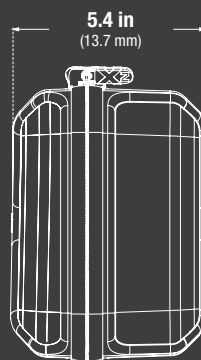

no.co

ALL-IN-ONE STORAGE. MADE FOR BOOST X.

Customized to fit the GBX75 UltraSafe Lithium Jump Starter, plus included accessories.

ACCESSORY STORAGE.

Charging cable, 12V plug, & more.

CONVENIENT STORAGE.

Secure enclosure with a durable, precision steel-rimmed zipper, a built-in reinforced handle, and custom over-molded pull tabs.

RUGGED DESIGN

Made from a rugged and durable EVA material with a soft melange velvet lining for a secure, scratch-free fit.

DIMENSIONS

TECHNICAL SPECIFICATIONS

COMPATIBILITY:	GBX75	
WEIGHT:	1.79 lbs (0.81kg)	
VOLUMETRICS:	Inner Carton:	Master Carton:
	Dimensions: 12.6" x 8.8" x 5.3" Weight: 1.79 lbs	Dimensions: 18.6" x 13.1" x 11.4" Weight: 8.6 lbs Quantity: 4 UCC: 10046221210061 UPC: 0-46221-21006-4