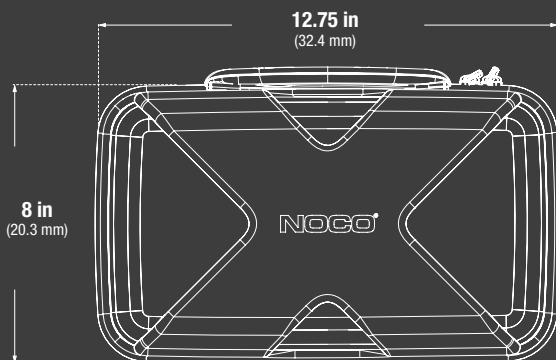

no.co

ALL-IN-ONE STORAGE. MADE FOR BOOST X.

Customized to fit the GBX75 UltraSafe Lithium Jump Starter, plus included accessories.

ACCESSORY STORAGE.

Charging cable, 12V plug, & more.

CONVENIENT STORAGE.

Secure enclosure with a durable, precision steel-rimmed zipper, a built-in reinforced handle, and custom over-molded pull tabs.

RUGGED DESIGN

Made from a rugged and durable EVA material with a soft melange velvet lining for a secure, scratch-free fit.

DIMENSIONS

TECHNICAL SPECIFICATIONS

COMPATIBILITY:	GBX75	
WEIGHT:	1.79 lbs (0.81kg)	
VOLUMETRICS:	Inner Carton:	Master Carton:
	Dimensions: 12.6" x 8.8" x 5.3" Weight: 1.79 lbs	Dimensions: 18.6" x 13.1" x 11.4" Weight: 8.6 lbs Quantity: 4 UCC: 10046221210061 UPC: 0-46221-21006-4