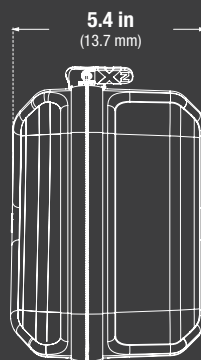

30339 Diamond Parkway, #102
Glenwillow, OH 44139 | USA
1.800.456.6626

no.co

ALL-IN-ONE STORAGE. MADE FOR BOOST X.

Customized to fit the GBX55 UltraSafe Lithium Jump Starter, plus included accessories.

ACCESSORY STORAGE.

Charging cable, 12V plug, & more.

RUGGED DESIGN

Made from a rugged and durable EVA material with a soft melange velvet lining for a secure, scratch-free fit.

CONVENIENT STORAGE.

Secure enclosure with a durable, precision steel-rimmed zipper, a built-in reinforced handle, and custom over-molded pull tabs.

DIMENSIONS

TECHNICAL SPECIFICATIONS

COMPATIBILITY:	GBX55	
WEIGHT:	1.37 lbs (0.62kg)	
VOLUMETRICS:	Inner Carton:	Master Carton:
	Dimensions: 12.2" x 7.4" x 4.9" Weight: 1.37 lbs	Dimensions: 23.4" x 12.8" x 10.6" Weight: 9.77 lbs Quantity: 6 UCC: 10046221210054 UPC: 0-46221-21005-7