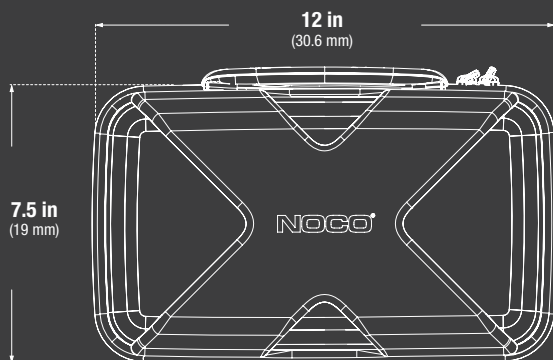

Charging cable, 12V plug, & more.

RUGGED DESIGN

Made from a rugged and durable EVA material with a soft melange velvet lining for a secure, scratch-free fit.

CONVENIENT STORAGE.

Secure enclosure with a durable, precision steel-rimmed zipper, a built-in reinforced handle, and custom over-molded pull tabs.

DIMENSIONS

TECHNICAL SPECIFICATIONS

COMPATIBILITY:	GBX55	
WEIGHT:	1.37 lbs (0.62kg)	
VOLUMETRICS:	Inner Carton:	Master Carton:
	Dimensions: 12.2" x 7.4" x 4.9" Weight: 1.37 lbs	Dimensions: 23.4" x 12.8" x 10.6" Weight: 9.77 lbs Quantity: 6 UCC: 10046221210054 UPC: 0-46221-21005-7